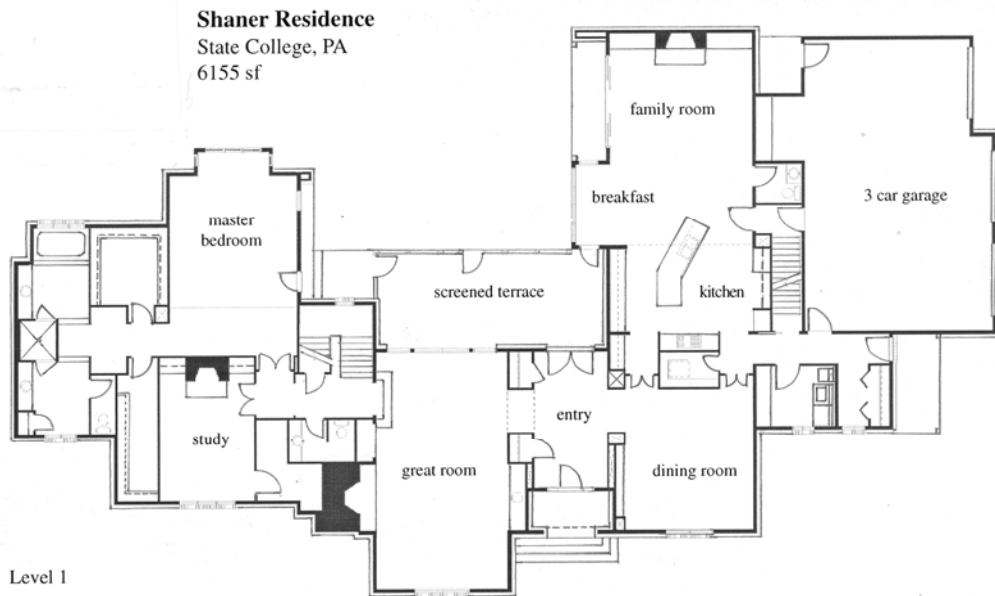

SHANER RESIDENCE

State College, PA

M. John Lew Architects, LLC